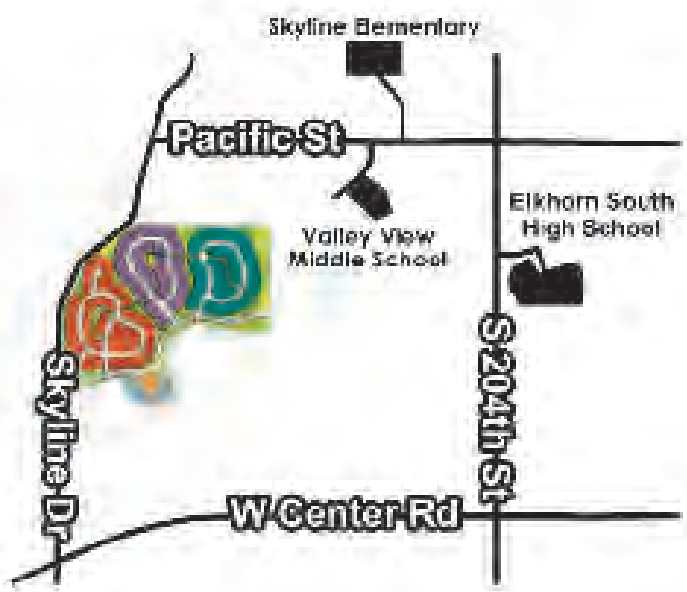

Lot info. subject to change. *All lot prices are original and do not include builder holding costs.