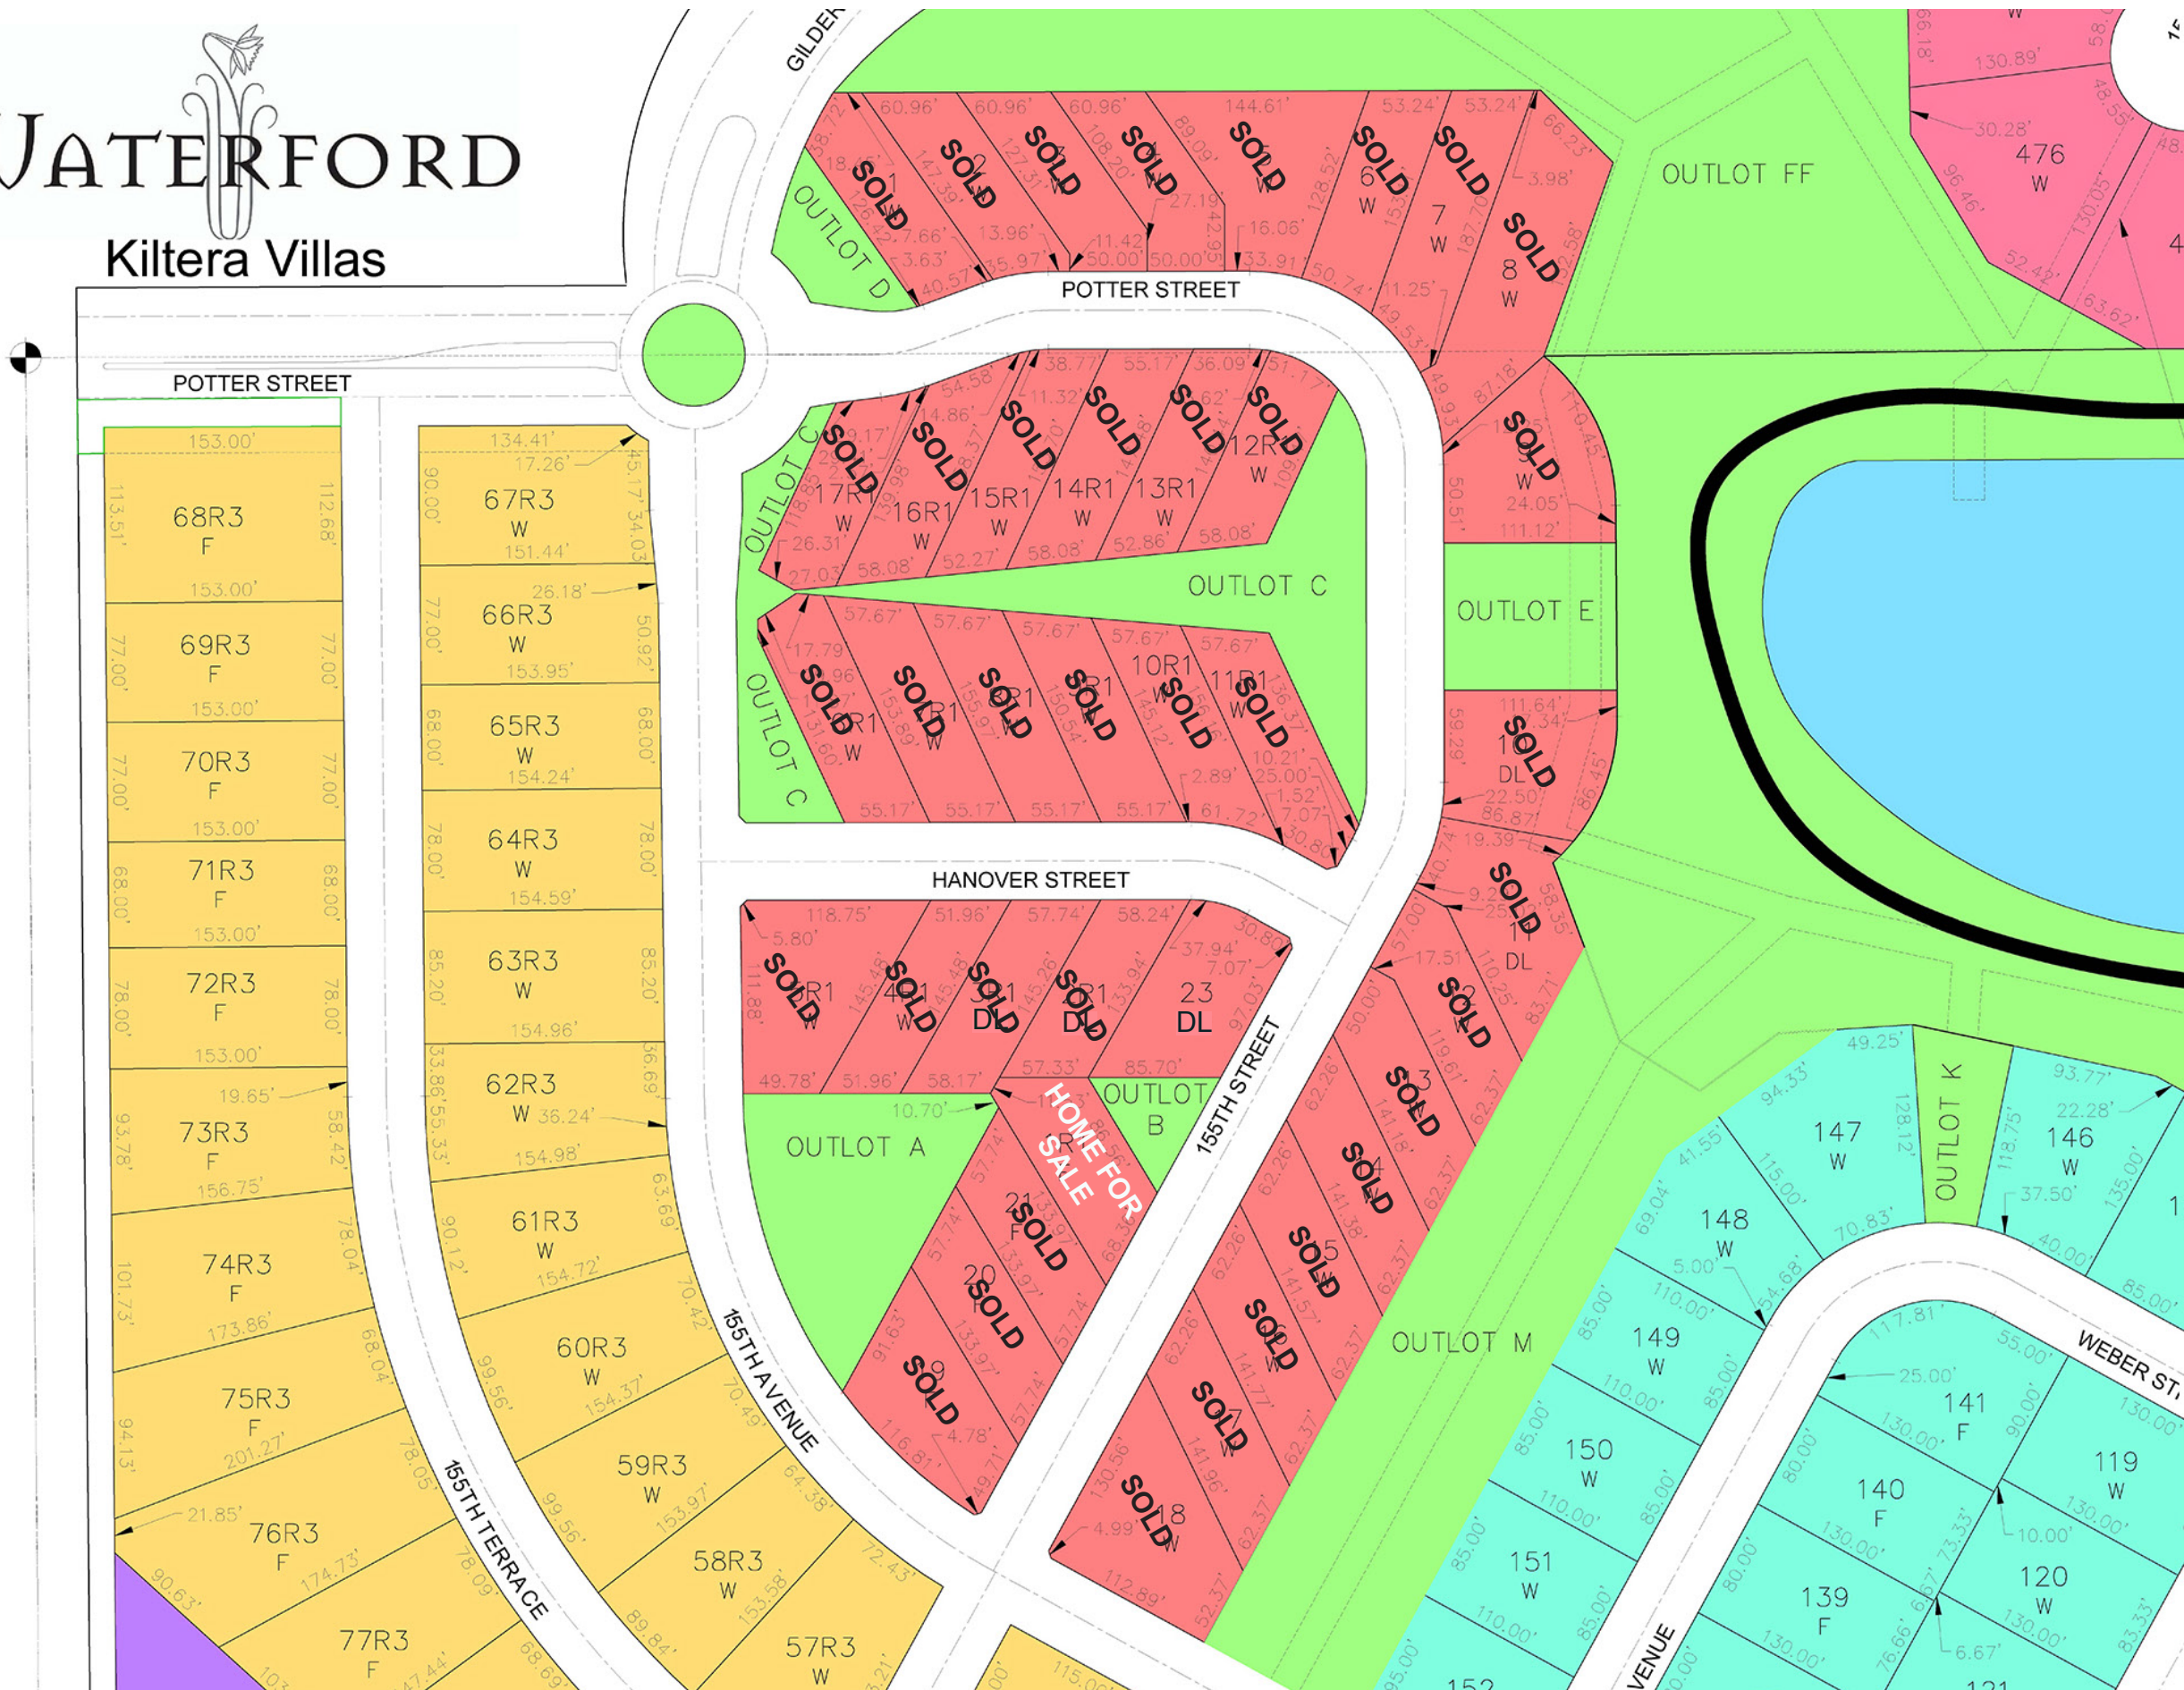

WATERFORD

Kiltera Villas

Contact:
 Steve Faller: 402.670.4821
 stevefaller@buildalandmark.com
 or
 Jana Faller, phone: 402.672.5550
 email: Jana@synergyomaha.com
www.buildalandmark.com

Lot info. subject to change.
 *All lot prices are original and do not include builder holding costs.