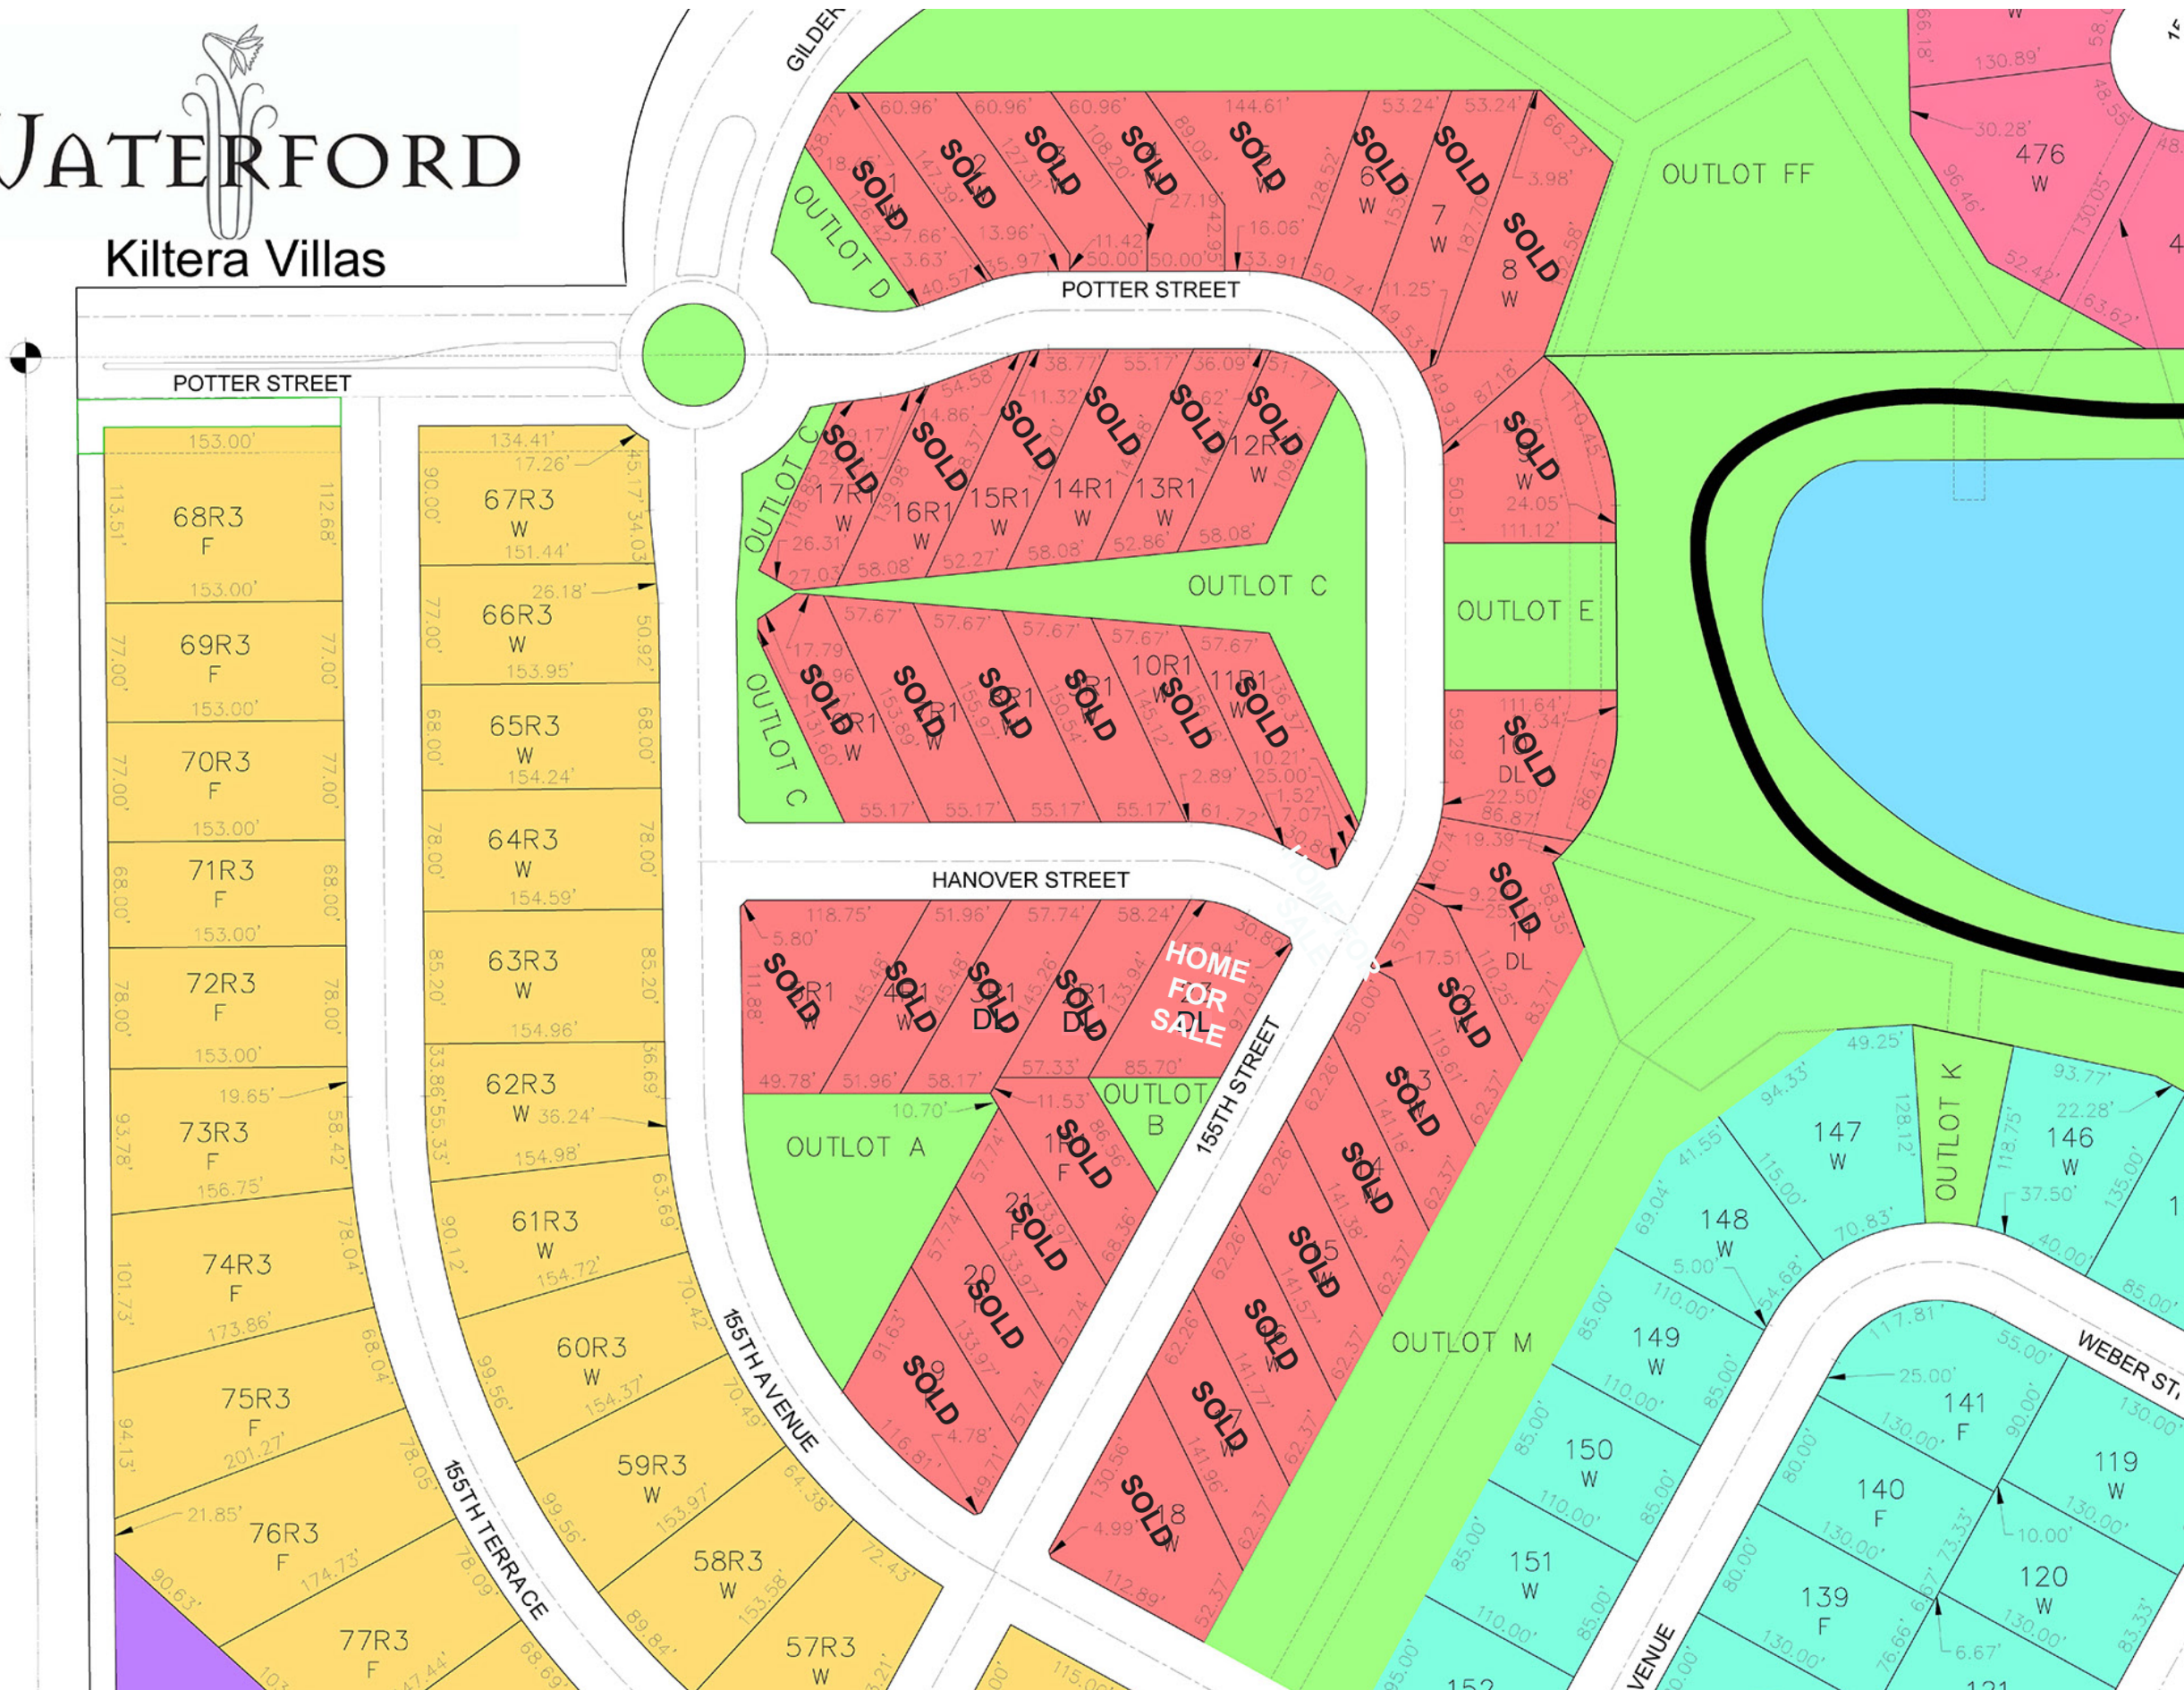

WATERFORD

Kiltera Villas

Contact:
 Steve Faller: 402.670.4821
 stevefaller@buildalandmark.com
 or
 Jana Faller, phone: 402.672.5550
 email: Jana@synergyomaha.com
www.buildalandmark.com

Lot info. subject to change.
 *All lot prices are original and do not include builder holding costs.